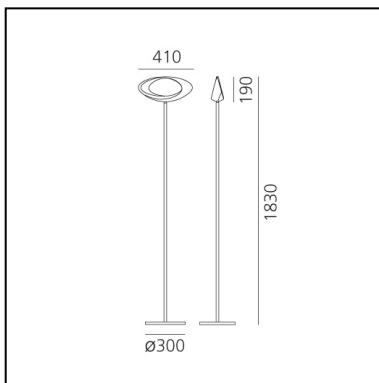

Cabildo Floor LED 3000K

Eric Solè

IP20     

LUMINAIRE

- Watt: **44W**
- Voltage: **220-240V**
- Delivered lumens output: **2824lm**
- CCT: **3000K**
- Efficiency: **73%**
- Efficacy: **64.19lm/W**
- CRI: **95**
- Dimmer Typology: **Touch Dimmer**

Notes

Lamp included. With dimmer.

DESCRIPTION

Steel base and stem; body lamp in painted die-cast aluminium. The indirect light shapes the body lamp, bringing out its winding form and giving it the astonishing appearance of a ring of light.

PRODUCT CODE: 1180010A

FEATURES

- Article Code: **1180010A**
- Colour: **White**
- Installation: **Floor**
- Material: **Aluminium, steel**
- Series: **Design Collection**
- Environment: **Indoor**
- Area contract: **Residential**
- Emission: **Indirect Diffused**
- design by: **Eric Solè**

DIMENSIONS

- Width: **cm 41**
- Height: **cm 183**
- Base Diameter: **cm 30**
- Glow Wire Test: **650°**

SOURCES INCLUDED

- Category: **Led**
- Number: **1**
- Watt: **44W**
- Color temperature (K): **3000K**
- CRI: **90**
- Color Tolerance: **MacAdam 2SDCM**